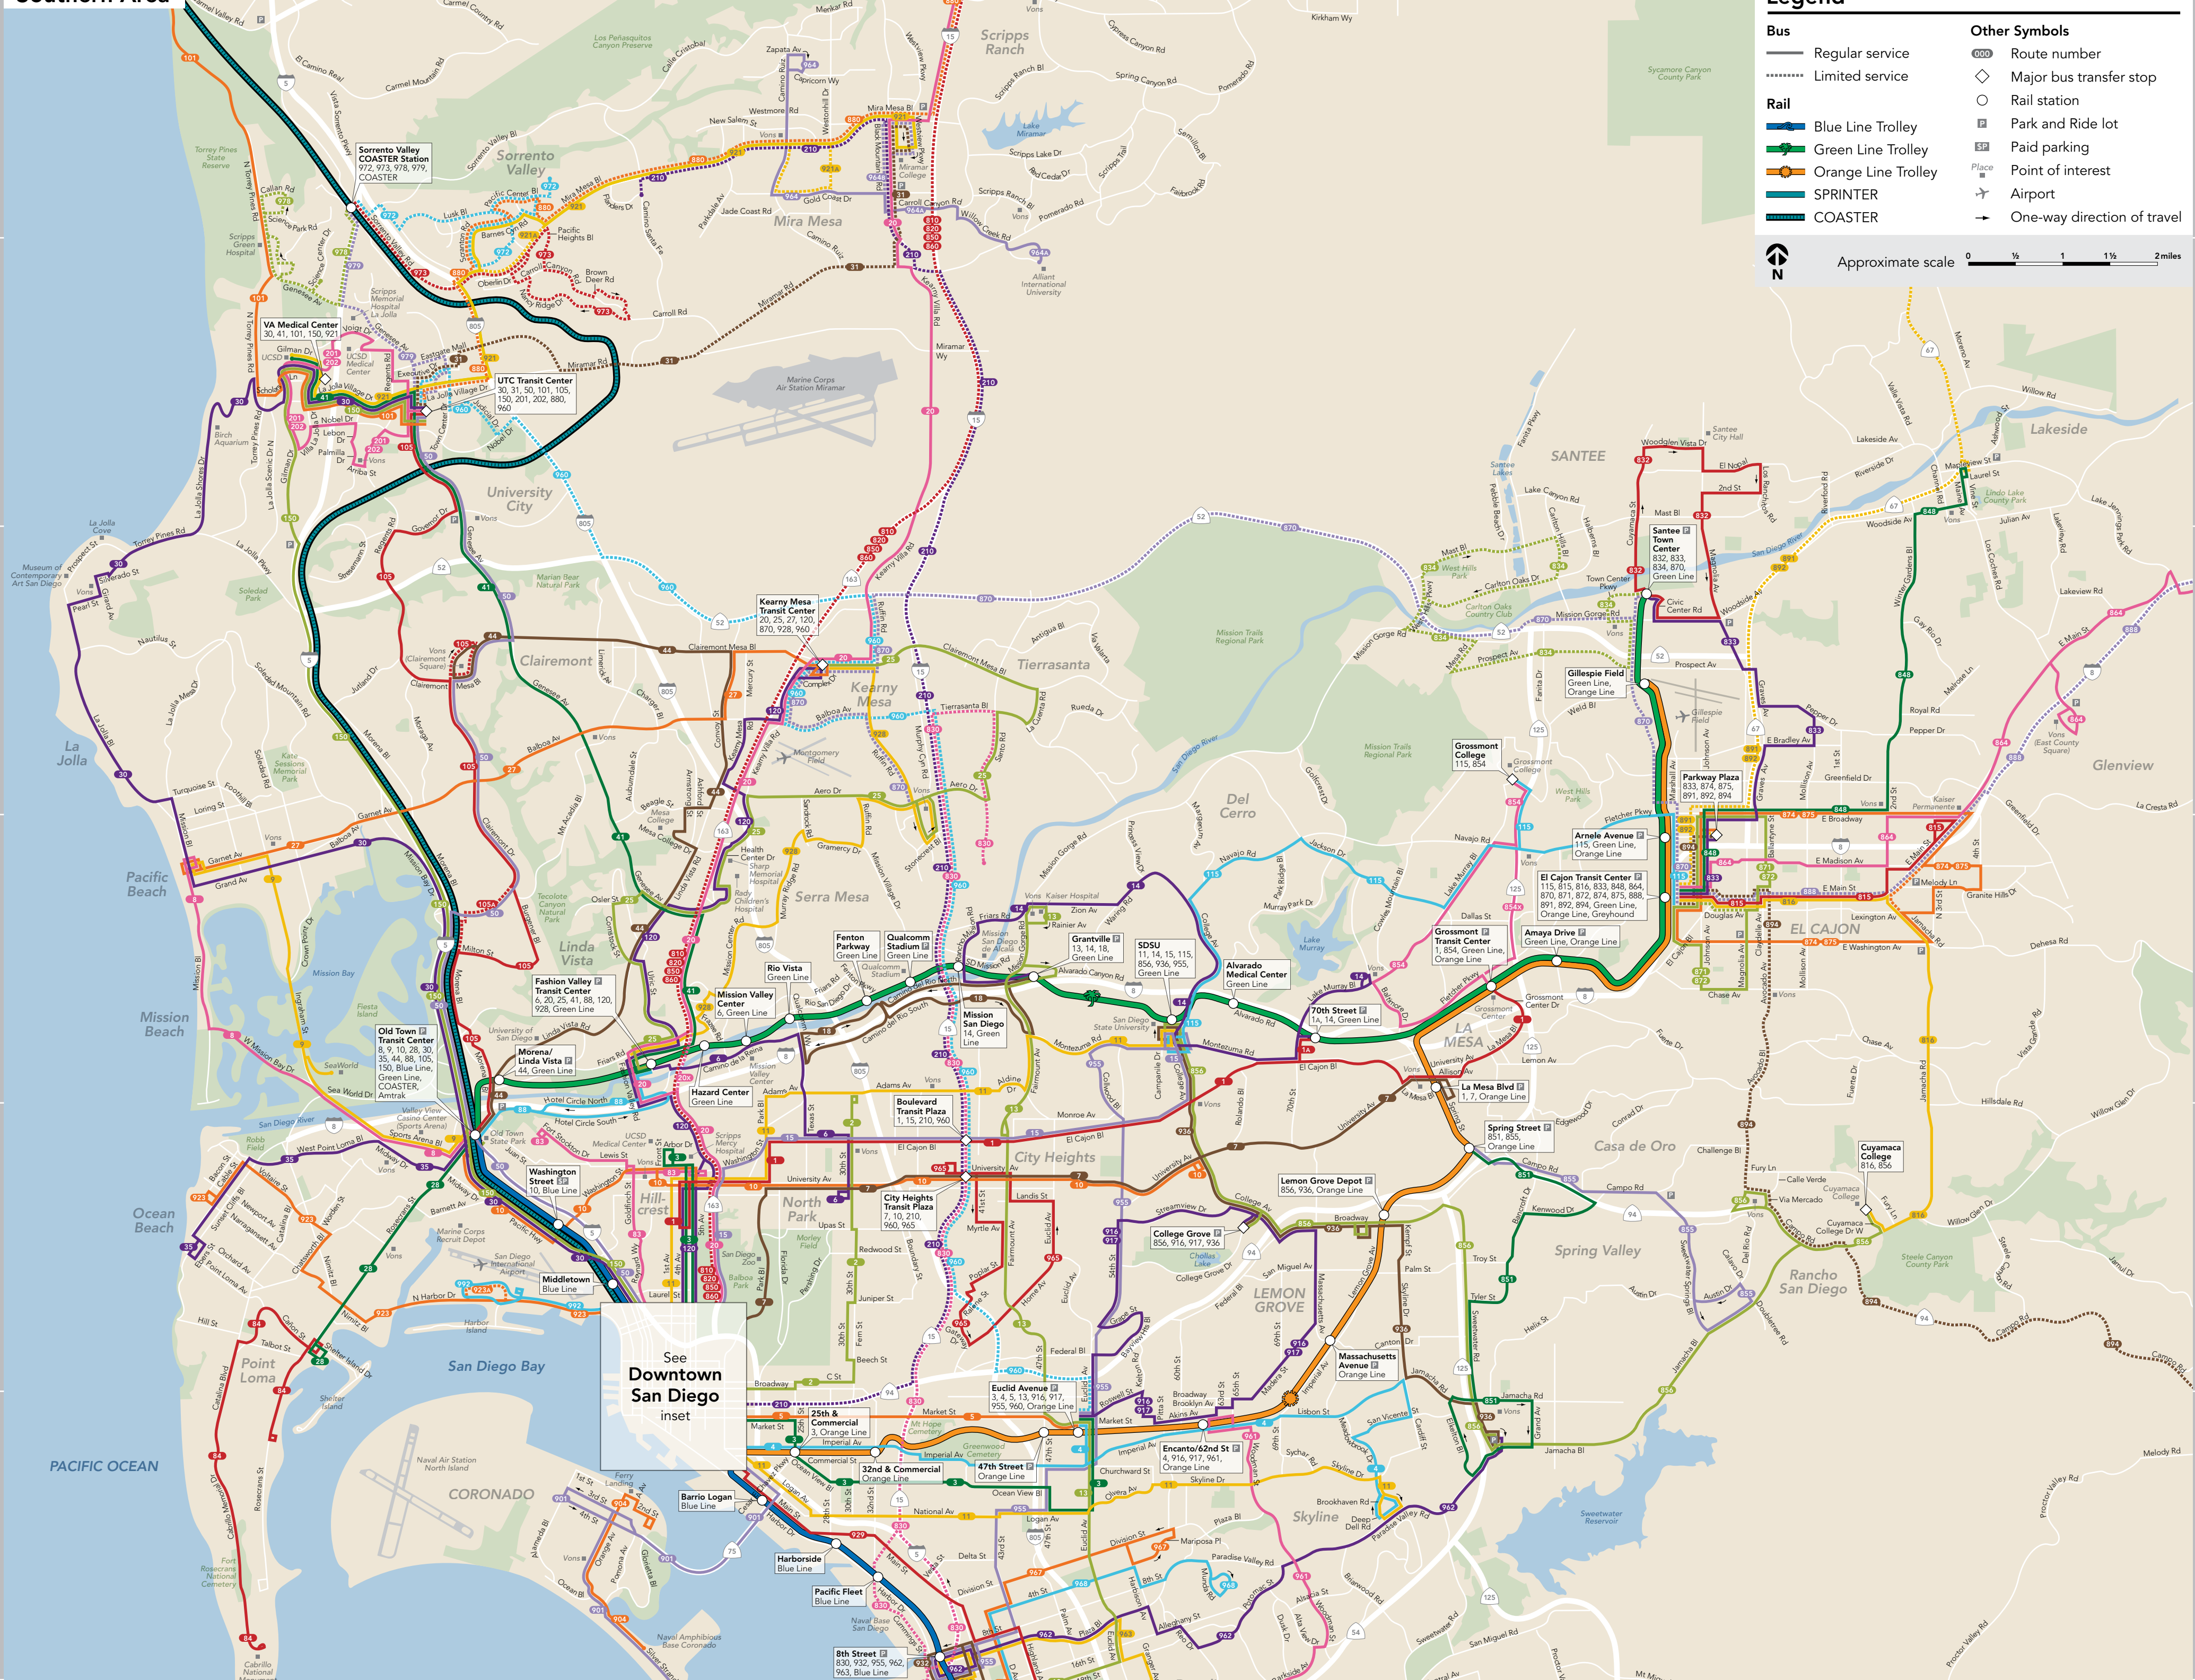

Southern Area